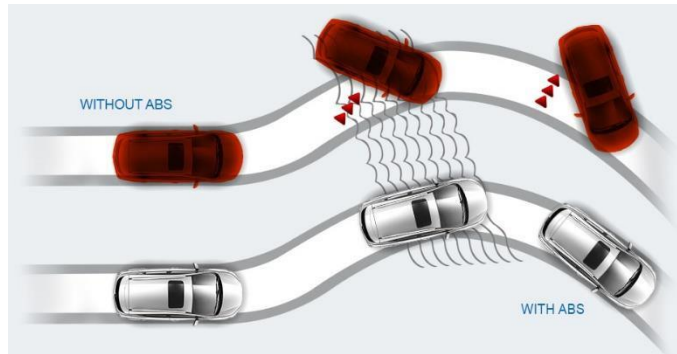

THE SAFETY

A safer driving experience

9.0 Bosch ABS+EBD

Under the help of Bosch newest version, front and rear brake strength will be allocated according to the real time status, which will ensure the stability under emergency brake.