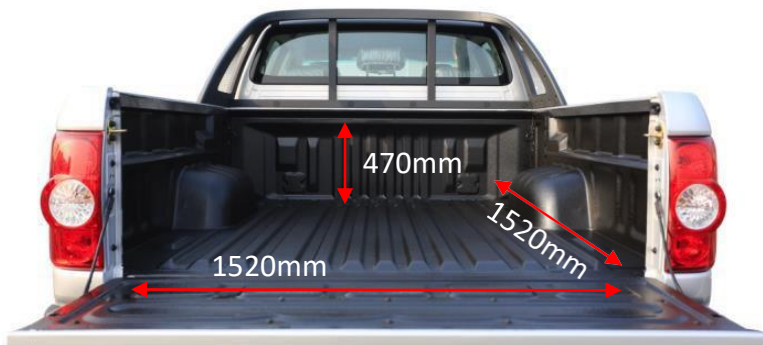

THE DIMENSIONS