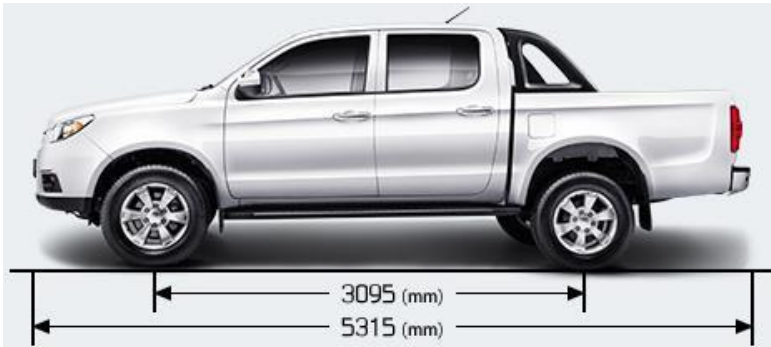

THE DIMENSIONS